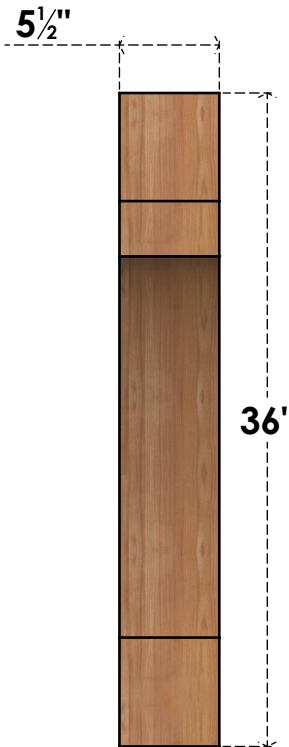

BRC06X30X36MRC00SWR

5 1/2"W X 30"D X 36"H MERCED SMOOTH BRACE, WESTERN RED CEDAR

SIDE

FRONT

EKENA MILLWORK
 2300 WEST MAIN ST.
 CLARKSVILLE, TX 75426
 TOLL FREE: 866-607-0453
 WWW.EKENAMILLWORK.COM

NOTES

1. INSTALLATION TO BE COMPLETED IN ACCORDANCE WITH MANUFACTURER'S SPECIFICATIONS.
2. DRAWING MAY NOT BE TO SCALE
3. THIS DRAWING IS INTENDED FOR DESIGN AND PLANNING PURPOSES ONLY.
4. ALL INFORMATION CONTAINED HEREIN WAS CURRENT AT THE TIME OF DEVELOPMENT BUT MUST BE REVIEWED AND APPROVED BY THE PRODUCT MANUFACTURER TO BE CONSIDERED ACCURATE.
5. PRODUCTS ARE NOT KILN DRIED. THIS ITEM IS UNIQUE AND WILL CONTAIN THE NATURAL VARIATIONS THAT THE WOOD SPECIES OFFERS. THIS MAY RESULT IN VARIATIONS UP TO 1/4"