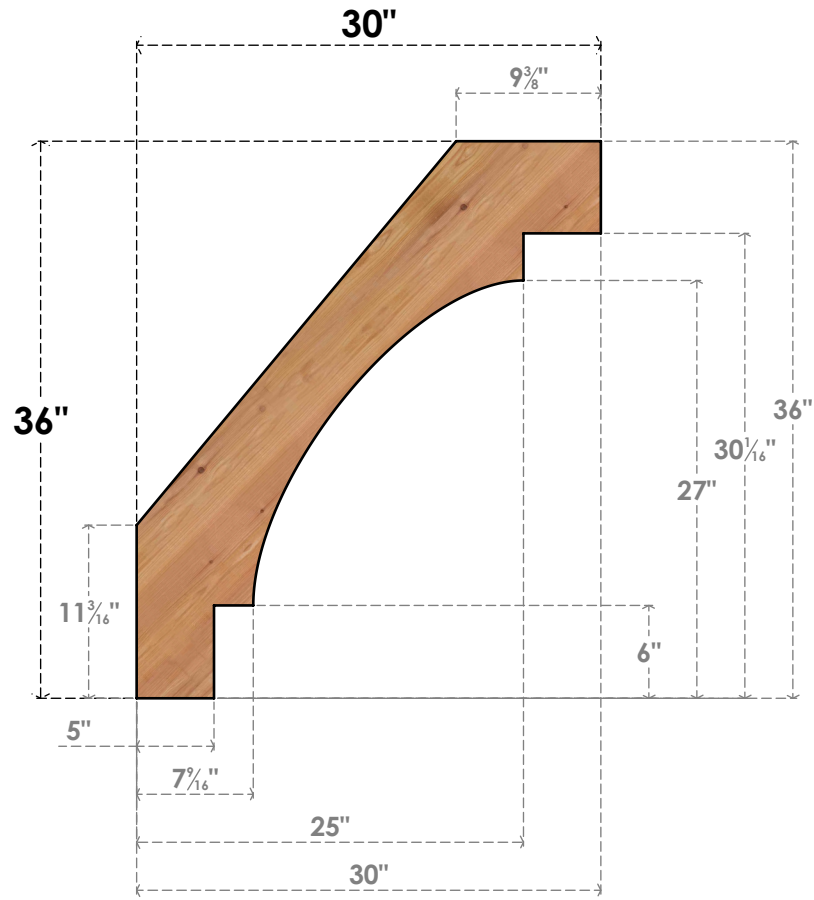

BRC06X30X36MRC00SWR

5 1/2"W X 30"D X 36"H MERCED SMOOTH BRACE, WESTERN RED CEDAR

SIDE

FRONT

EKENA MILLWORK
 2300 WEST MAIN ST.
 CLARKSVILLE, TX 75426
 TOLL FREE: 866-607-0453
 WWW.EKENAMILLWORK.COM

NOTES

1. INSTALLATION TO BE COMPLETED IN ACCORDANCE WITH MANUFACTURER'S SPECIFICATIONS.
2. DRAWING MAY NOT BE TO SCALE
3. THIS DRAWING IS INTENDED FOR DESIGN AND PLANNING PURPOSES ONLY.
4. ALL INFORMATION CONTAINED HEREIN WAS CURRENT AT THE TIME OF DEVELOPMENT BUT MUST BE REVIEWED AND APPROVED BY THE PRODUCT MANUFACTURER TO BE CONSIDERED ACCURATE.
5. PRODUCTS ARE NOT KILN DRIED. THIS ITEM IS UNIQUE AND WILL CONTAIN THE NATURAL VARIATIONS THAT THE WOOD SPECIES OFFERS. THIS MAY RESULT IN VARIATIONS UP TO 1/4"